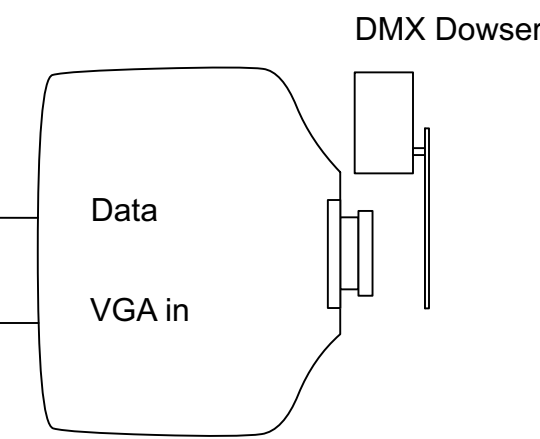

**Epson 7k
.8 Lens
RP - Frame**

**Epson 6k
zoom Lens
Box 1 - platform HL**

**Epson 6k
zoom Lens
Box 1 - platform HR**

**Epson 10k
1.3 Lens
Cat 4 Front**

Legend/Key:

Notes:

JOEPAYNE@UTK.EDU - 801.502.7256
PAYNESOUND.COM