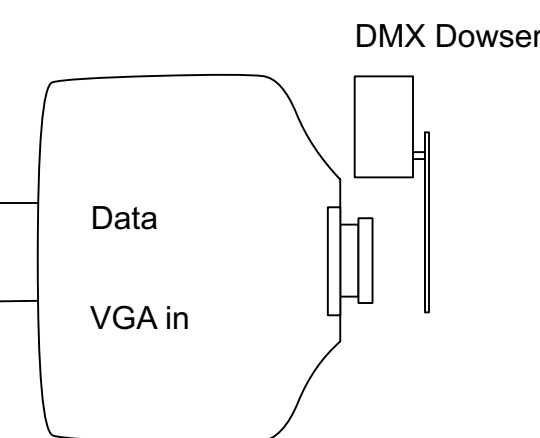

**Epson 7k
.8 Lens
RP - Frame**

**Epson 6k
zoom Lens
Box 1 - platform HL**

**Epson 6k
zoom Lens
Box 1 - platform HR**

**Epson 10k
1.3 Lens
Cat 4 Front**

Legend/Key:

Notes:

JOEPAYNE@UTK.EDU - 801.502.7256
PAYNESOUND.COM